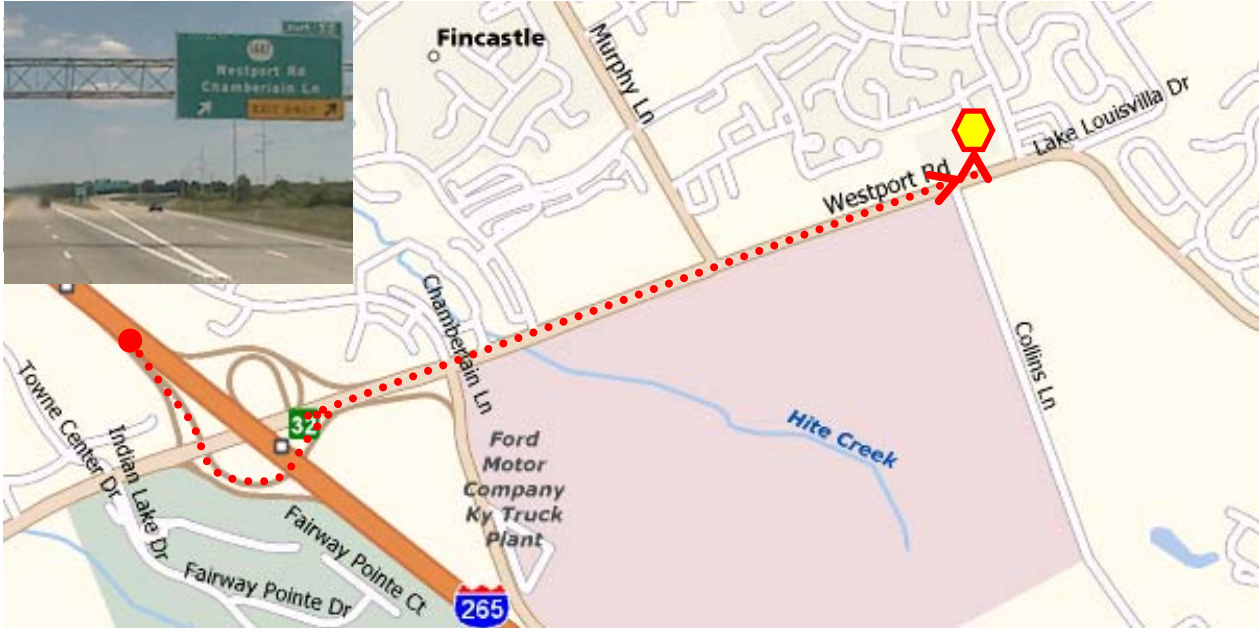

Directions to Pallas Partners
12305 Westport Road, Suite 4
Louisville, KY 40245
(502) 632-1771
VIA I-265 (Gene Snyder)

 From I-265 (Gene Snyder) take Exit 32 to Westport Road/KY-1447 East
Stay in the left lane of the exit as the exit itself will split into Westport Road (left) and Chamberlain Lane (right)

 Travel approximately 2.5 miles on Westport Road East, Turn Left into Westport Business Center. Park and look for Suite 4 (suite # located on windows above outside doors).